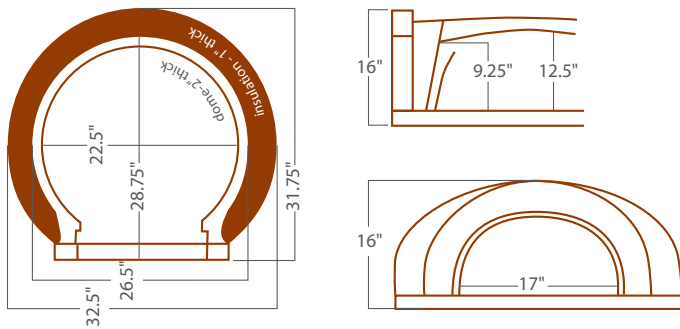

Model-500 Traditional Bundle Specifications

Accessories

Decorative exterior door, insulation kit, flue connector, pizza peel, and wire brush.

CHICAGO BRICK OVEN