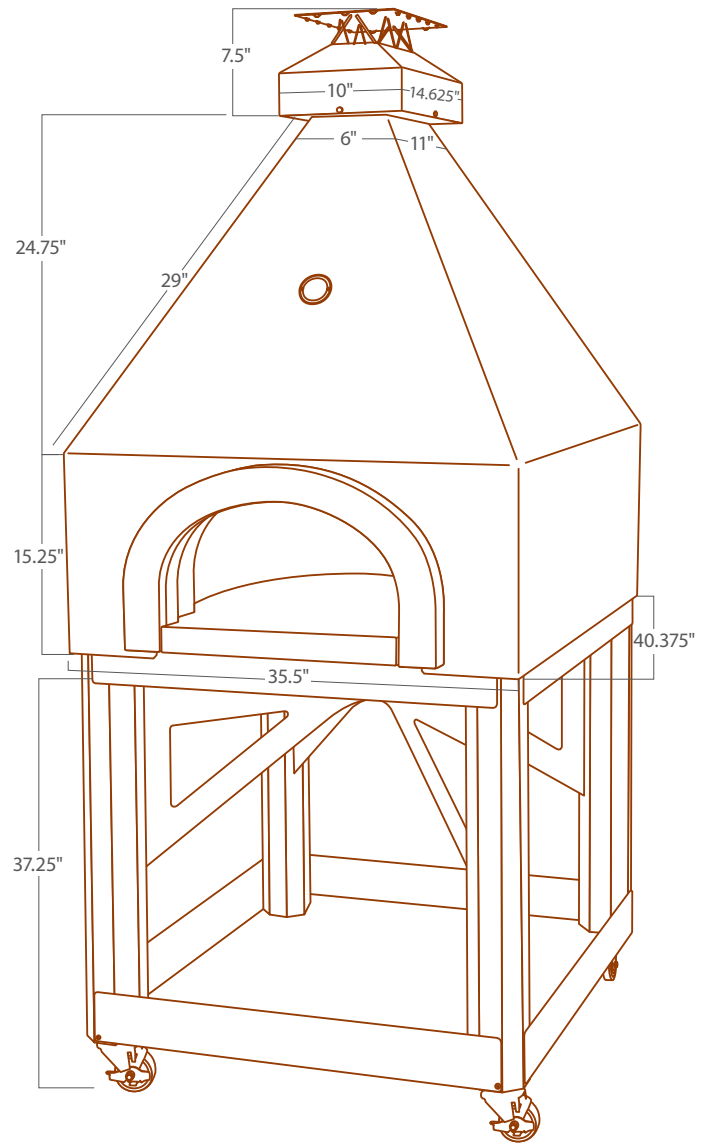

## Model-750 Pyramid Shroud Specifications

Weight: 750 lbs.

Oven and Cart Weight: 800 lbs.