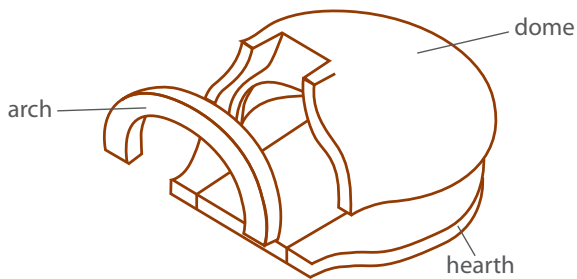

Model-750 Pyramid Bundle Specifications

Accessories

Decorative exterior door, insulation door, insulation kit, flue connector, pizza peel, and wire brush.

CHICAGO BRICK OVEN