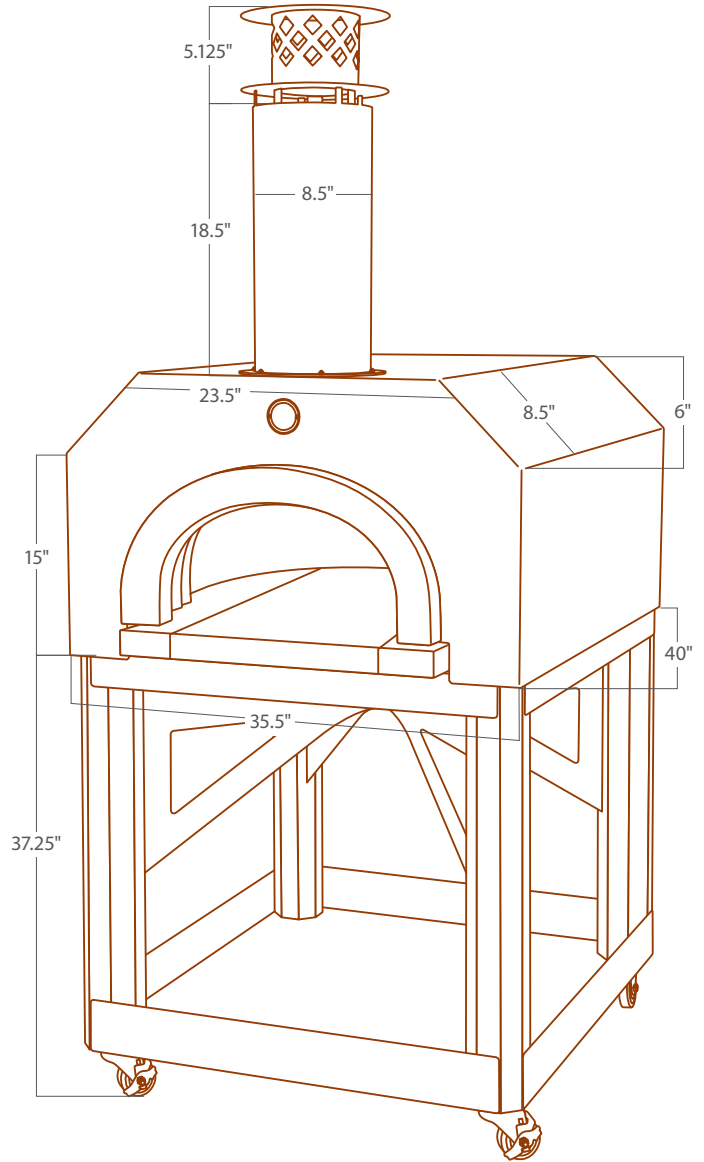

## Model-500 Traditional Shroud Specifications

Weight: 450lbs.

Oven with Cart Weight: 500 lbs.

## Model-750 Traditional Shroud Specifications

Weight: 575 lbs.

Oven with Cart Weight: 625 lbs.