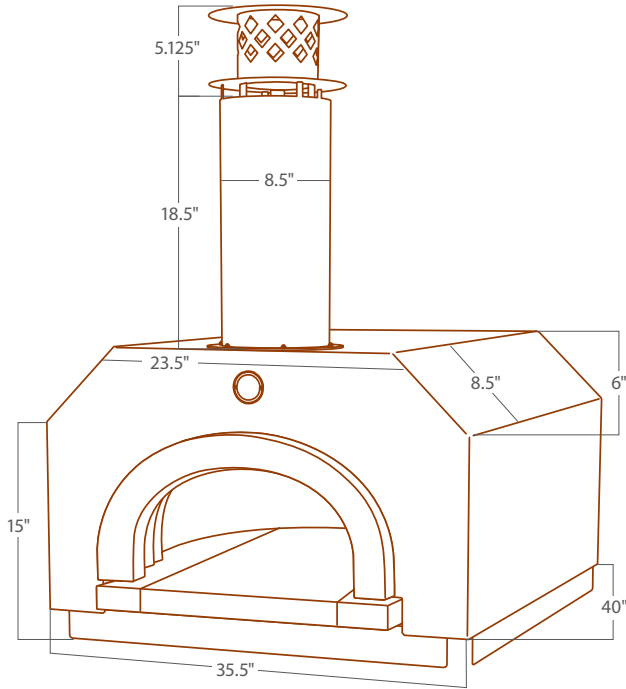

## Model-500 Traditional Shroud Specifications

Weight: 450lbs.

Oven with Cart Weight: 500 lbs.

## Model-500 Traditional Bundle Specifications

## Model-750 Traditional Shroud Specifications

Weight: 575 lbs.

Oven with Cart Weight: 625 lbs.