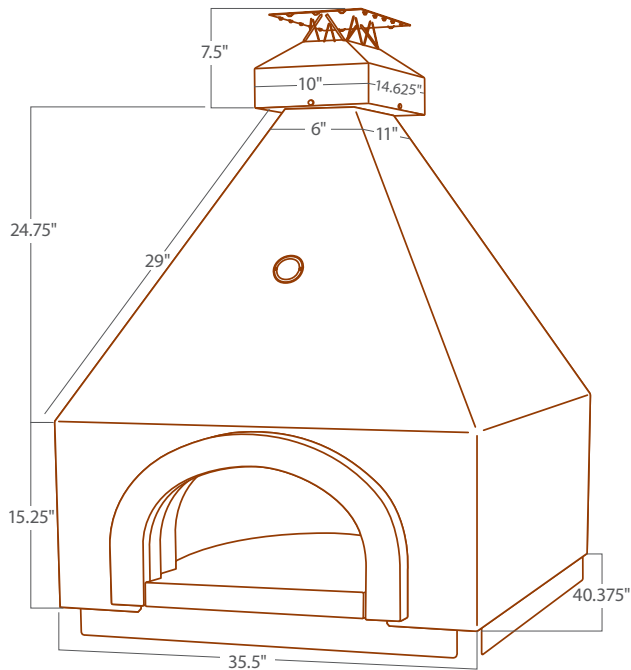

## Model-750 Traditional Shroud Specifications

Weight: 575 lbs.

Oven with Cart Weight: 625 lbs.

## Model-750 Pyramid Shroud Specifications

Weight: 750 lbs.

Oven and Cart Weight: 800 lbs.