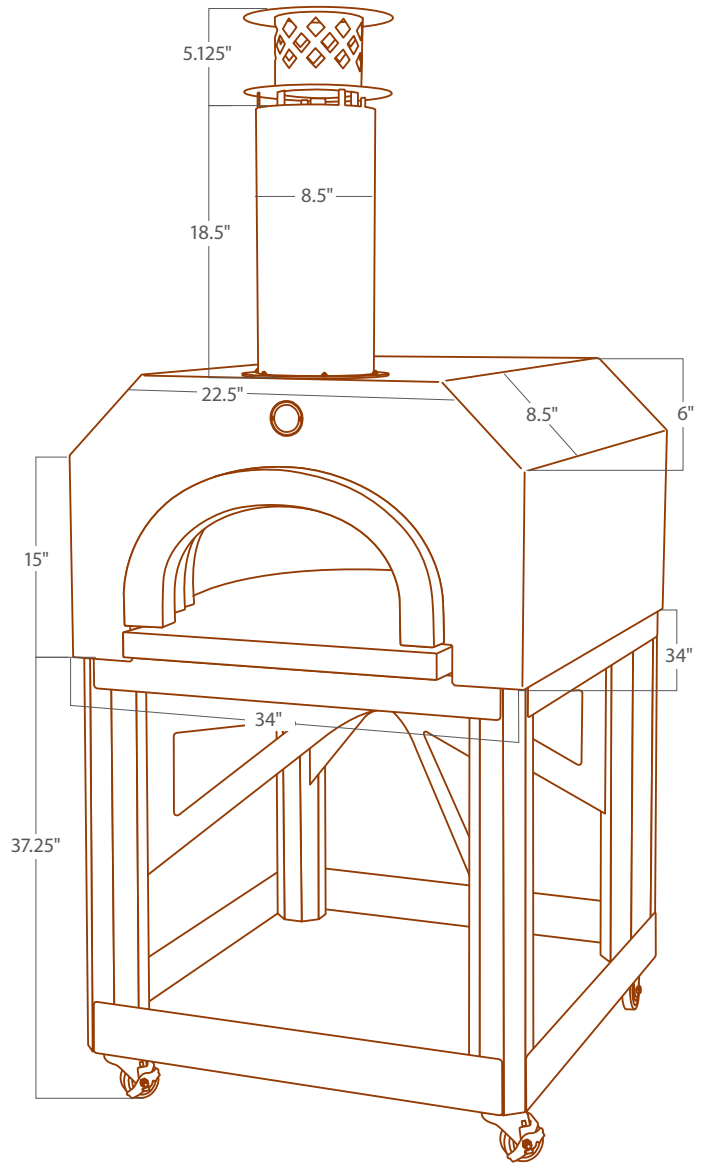

## Model-500 Traditional Shroud Specifications

Weight: 450lbs.

Oven with Cart Weight: 500 lbs.

## Model-750 Traditional Shroud Specifications

Weight: 575 lbs.

Oven with Cart Weight: 625 lbs.