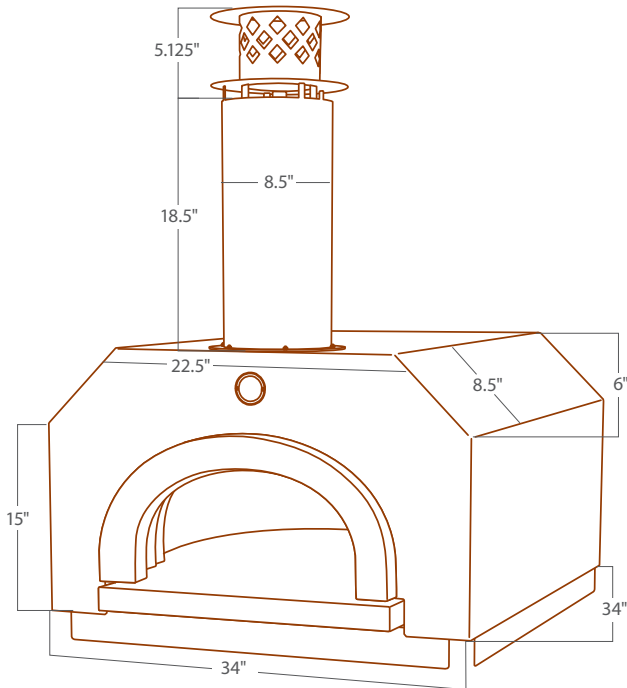

## Model-500 Traditional Shroud Specifications

Weight: 450lbs.

Oven with Cart Weight: 500 lbs.

## Model-750 Traditional Shroud Specifications

Weight: 575 lbs.

Oven with Cart Weight: 625 lbs.

## Model-750 Pyramid Shroud Specifications

Weight: 750 lbs.

Oven and Cart Weight: 800 lbs.