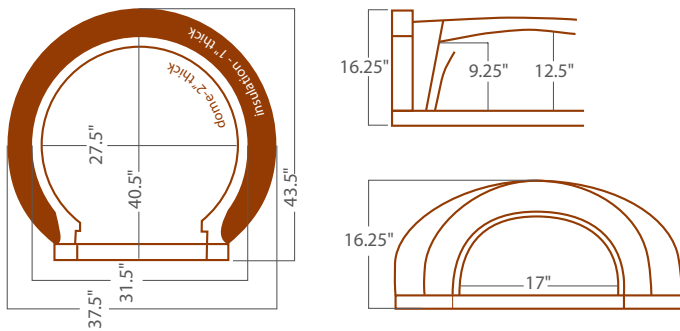

Model-750 Traditional Bundle Specifications

Accessories

Decorative exterior door, insulation door, insulation kit, flue connector, pizza peel, and wire brush.

CHICAGO BRICK OVEN