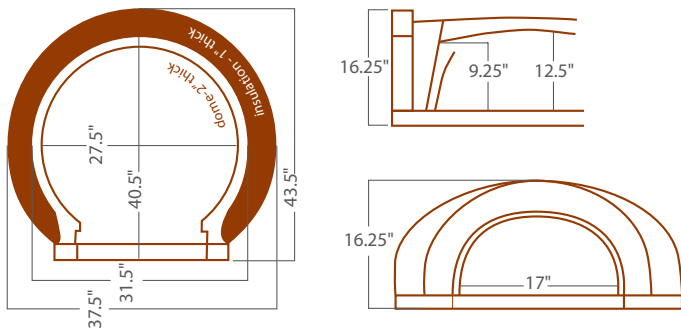

Model-750 Pyramid Bundle Specifications

Accessories

Decorative exterior door, insulation door, insulation kit, flue connector, pizza peel, and wire brush.

CHICAGO BRICK OVEN