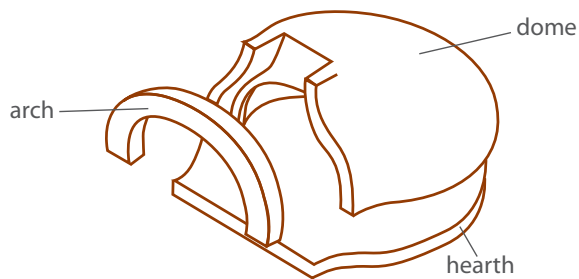

Model-500 Traditional Bundle Specifications

Accessories

Decorative exterior door, insulation kit, flue connector, pizza peel, and wire brush.

CHICAGO BRICK OVEN