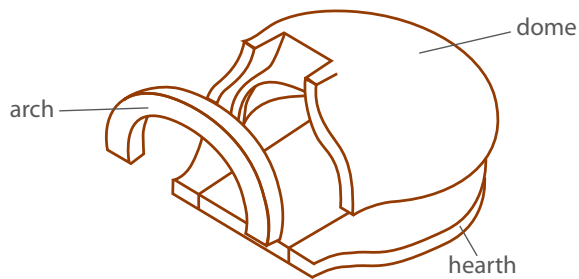

Model-750 Traditional Bundle Specifications

Accessories

Decorative exterior door, insulation door, insulation kit, flue connector, pizza peel, and wire brush.

CHICAGO BRICK OVEN